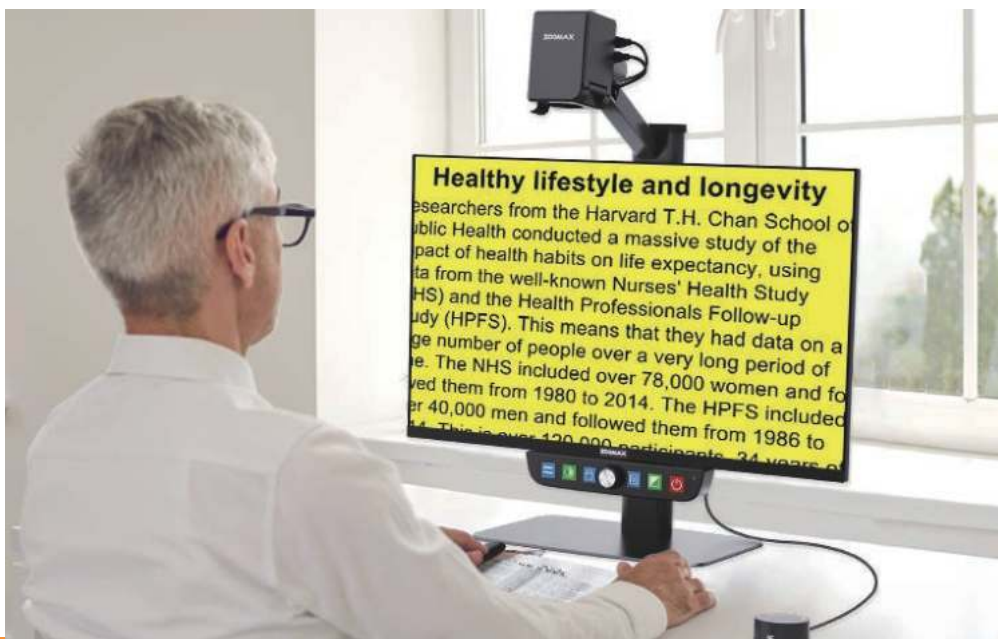

02 Users' Reviews

My grandma has been using Zoomax Snow for ten years. Luna Eye is her new purchase. She reads and writes everyday. She is happy with the larger-size screen. She said the distance-viewing feature is also cool when looking for some tiny things around her.

Arun – May, 2024, India

We have been looking for an all-in-one system that can be used by our users with various daily needs. Zoomax Luna Eye is absolutely one of the best options. Not bulky, but compact and lightweight, and sharper image, Luna Eye is the key low vision product we will recommend to our users this year.

Low Vision Center – May, 2024, USA