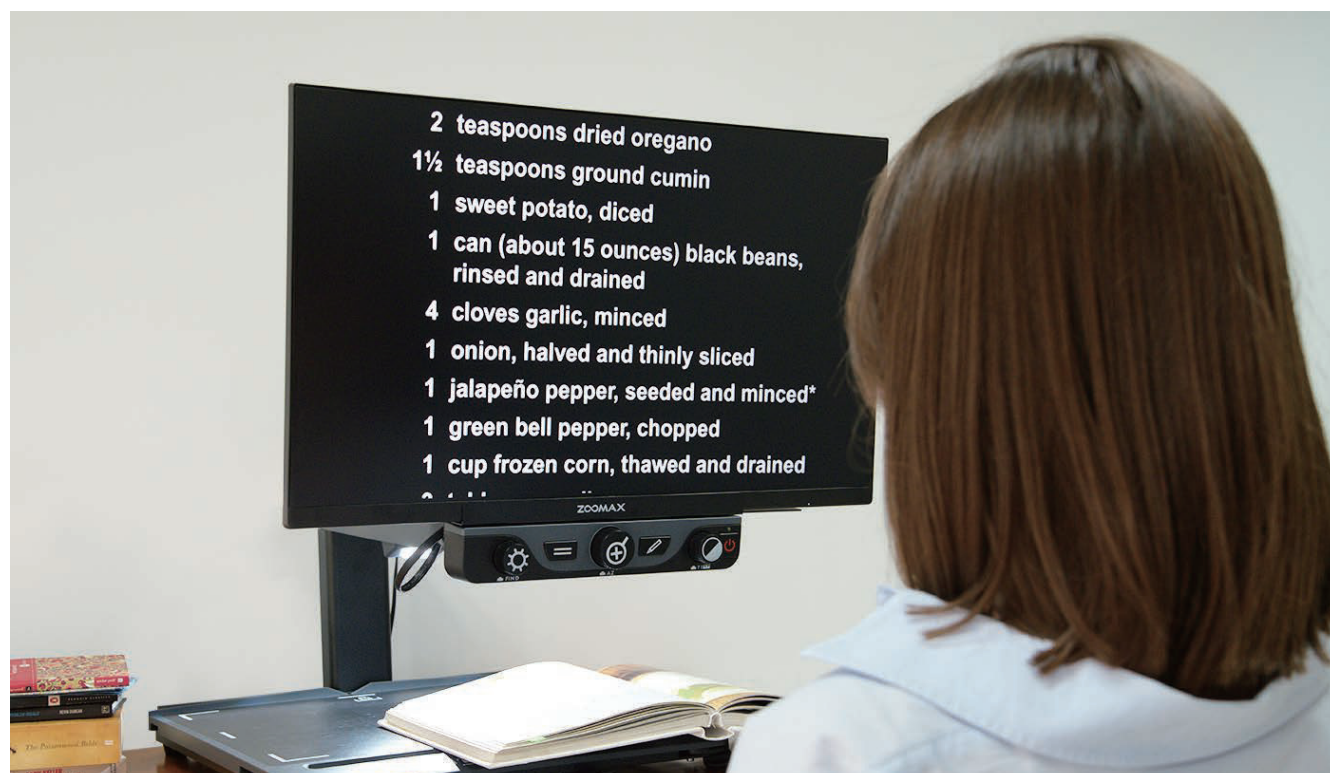

02 Users' Reviews

I can't believe that there is such a great product for low vision. With the help of Luna HD 24 Pro, I am able to continue the work I love and restart my hobby as well. I just can't stop expressing my heartfelt thanks to you!

Jasper - October 30, 2022, Russia

After trying Luna HD 24 Pro, decided to buy it. I like the large-screen electronic magnifiers, and Luna HD 24 Pro is the most user-friendly one among them! Even at large magnification, the images and text are still clear.

Sara - November 19, 2022, United Arab Emirates