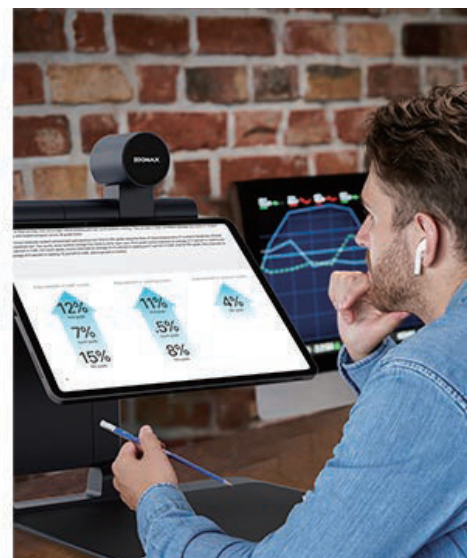

02 Users' Reviews

As a teacher, I am absolutely thrilled with Snow Pad! It's stylish and perfectly integrates with iPad. My students love it, and within just a few minutes, they were able to get the hang of it. In class, they can now clearly see both the textbook and the blackboard, which has significantly boosted their participation and enthusiasm. It's made a real difference in their classroom experience!

Kyle - October 18, 2024, USA

I am using the Snow Pad. A great helper when writing the cards for my family and friends in this holiday. Reading the good wishes from them is becoming a lot more easier with this device, too. Snow Pad is the best gift for myself in the New Year!

Amyllie - December 25, 2024, USA